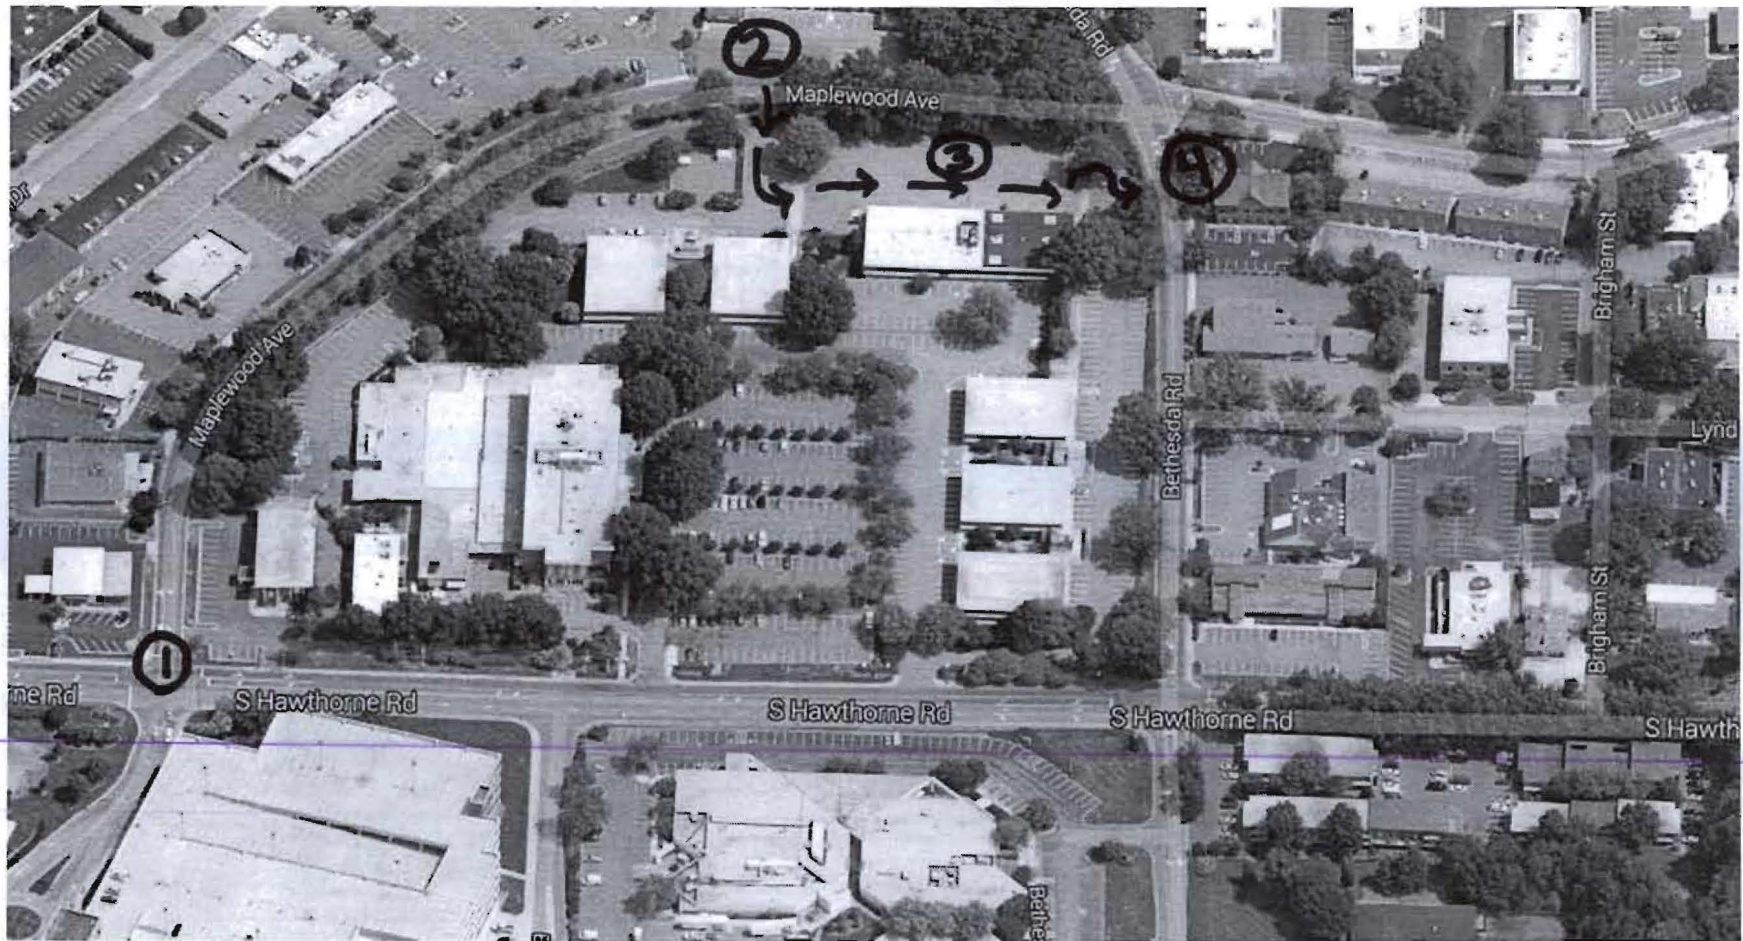

NH Twin City Pediatrics No Flu Drive Thru

1. Turn onto Maplewood Ave from S Hawthorne Rd.
2. Turn into the Medical Park Complex Upper parking lot.
3. Drive thru the lot to get your FluMist.
4. Exit onto Bethesda Rd.